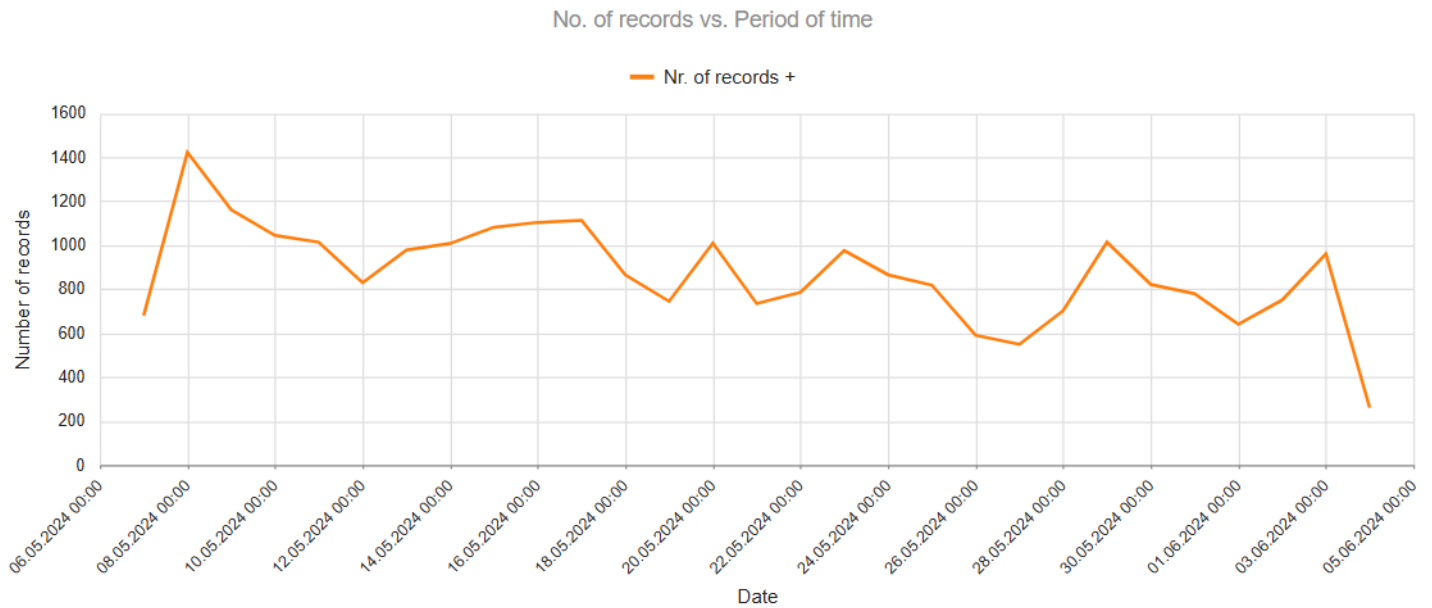

Anton Way 27-Nov-24 to 2-Jan-25

No. of records vs. Period of time

Average around 700 vehicles per day in one direction Monday to Saturday and around 500 on a Sunday.

Va, V85, Vmax vs. Time

Little variation in speed at different times although the maximum speed recorded in this period was only 41 mph.

Lower Road 4-Jun-24 to 2-July-24

Average around 2,500 vehicles per day in one direction Monday to Saturday and around 2,000 on a Sunday.

Little variation in speed at different times although the maximum speed recorded in this period was 52 mph.

Risborough Road 7-May-24 to 4-Jun-24

Average around 1,000 vehicles per day in one direction dropping to 800.

This is unlikely to be a true representation of traffic as this data was recorded when there were roadworks with traffic lights and a lot of traffic approaching from the Princes Risborough direction may have turned off at Terrick to avoid the roadworks