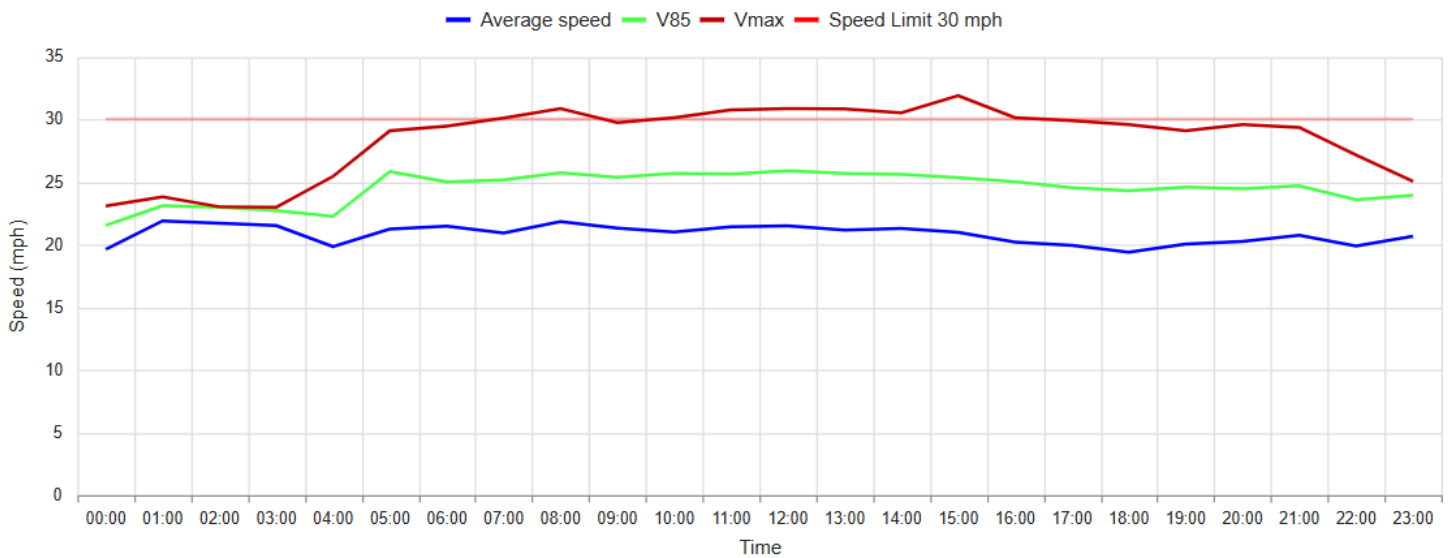

Anton Way 27-Nov-24 to 2-Jan-25

No. of records vs. Period of time

Average around 700 vehicles per day in one direction Monday to Saturday and around 500 on a Sunday.

Va, V85, Vmax vs. Time

Little variation in speed at different times although the maximum speed recorded in this period was only 41 mph.

Lower Road 4-Jun-24 to 2-July-24

Average around 2,500 vehicles per day in one direction Monday to Saturday and around 2,000 on a Sunday.

Little variation in speed at different times although the maximum speed recorded in this period was 52 mph.

Risborough Road 7-May-24 to 4-Jun-24

Average around 1,000 vehicles per day in one direction dropping to 800.

This is unlikely to be a true representation of traffic as this data was recorded when there were roadworks with traffic lights and a lot of traffic approaching from the Princes Risborough direction may have turned off at Terrick to avoid the roadworks