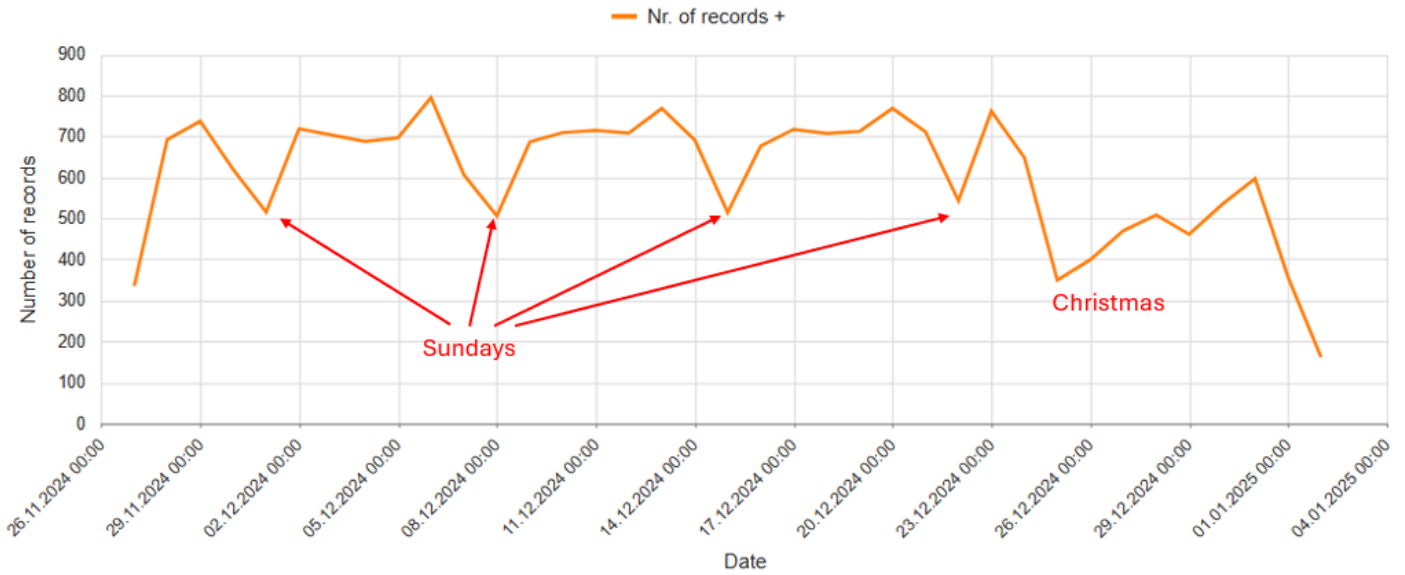

Anton Way 27-Nov-24 to 2-Jan-25

No. of records vs. Period of time

Average around 700 vehicles per day in one direction Monday to Saturday and around 500 on a Sunday.

Va, V85, Vmax vs. Time

Little variation in speed at different times although the maximum speed recorded in this period was only 41 mph.

Lower Road 4-Jun-24 to 2-July-24

Average around 2,500 vehicles per day in one direction Monday to Saturday and around 2,000 on a Sunday.

Little variation in speed at different times although the maximum speed recorded in this period was 52 mph.

Risborough Road 7-May-24 to 4-Jun-24

Average around 1,000 vehicles per day in one direction dropping to 800.

This is unlikely to be a true representation of traffic as this data was recorded when there were roadworks with traffic lights and a lot of traffic approaching from the Princes Risborough direction may have turned off at Terrick to avoid the roadworks