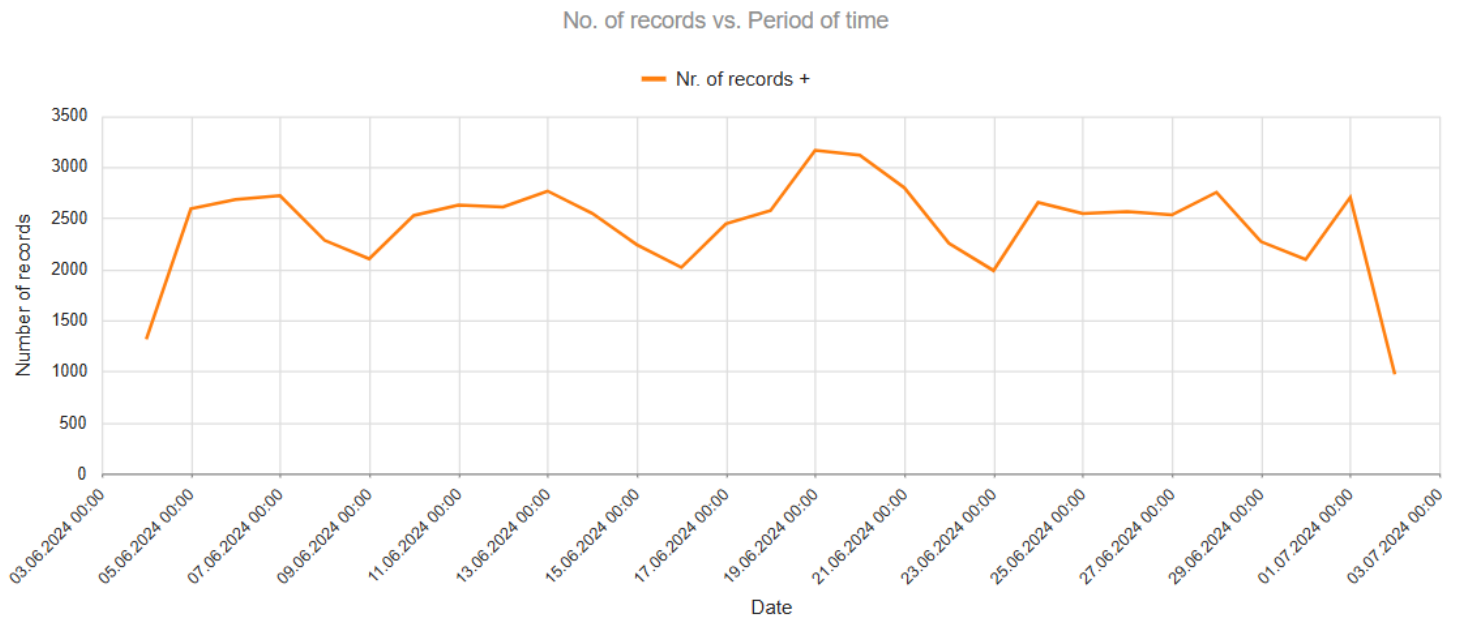

Anton Way 27-Nov-24 to 2-Jan-25

No. of records vs. Period of time

Average around 700 vehicles per day in one direction Monday to Saturday and around 500 on a Sunday.

Va, V85, Vmax vs. Time

Little variation in speed at different times although the maximum speed recorded in this period was only 41 mph.

Lower Road 4-Jun-24 to 2-July-24

Average around 2,500 vehicles per day in one direction Monday to Saturday and around 2,000 on a Sunday.

Little variation in speed at different times although the maximum speed recorded in this period was 52 mph.

Risborough Road 7-May-24 to 4-Jun-24

Average around 1,000 vehicles per day in one direction dropping to 800.

This is unlikely to be a true representation of traffic as this data was recorded when there were roadworks with traffic lights and a lot of traffic approaching from the Princes Risborough direction may have turned off at Terrick to avoid the roadworks