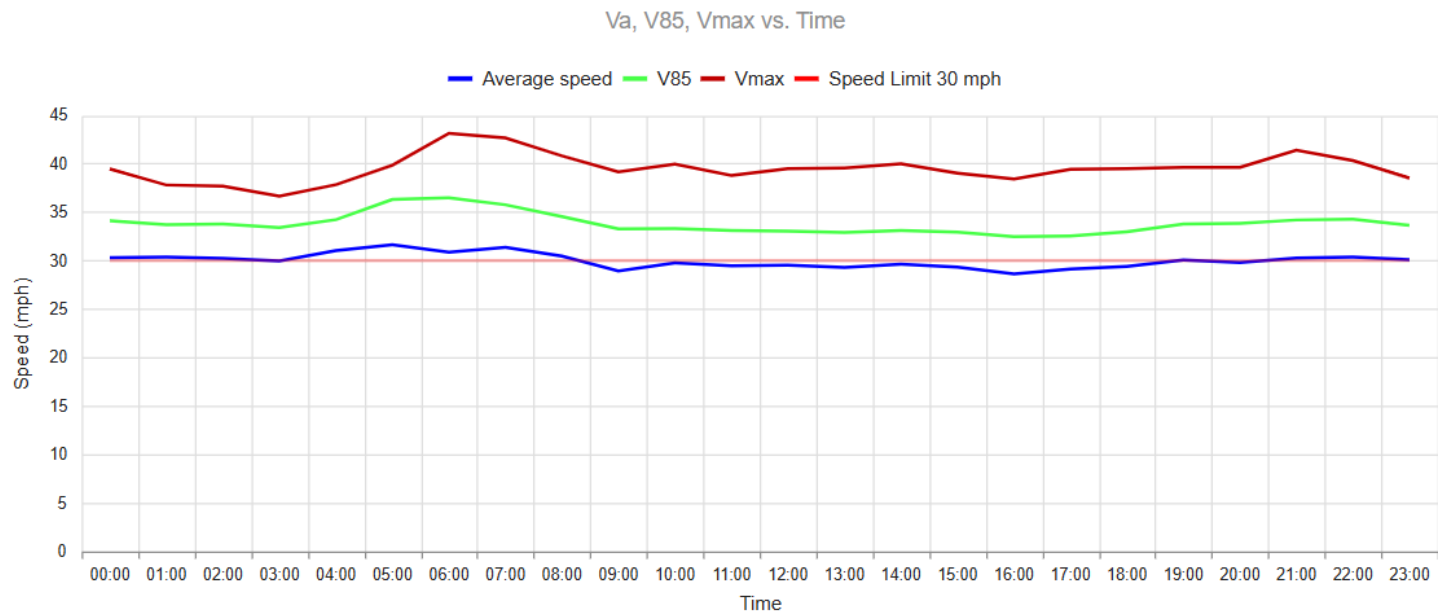

Anton Way 27-Nov-24 to 2-Jan-25

No. of records vs. Period of time

Average around 700 vehicles per day in one direction Monday to Saturday and around 500 on a Sunday.

Va, V85, Vmax vs. Time

Little variation in speed at different times although the maximum speed recorded in this period was only 41 mph.

Lower Road 4-Jun-24 to 2-July-24

Average around 2,500 vehicles per day in one direction Monday to Saturday and around 2,000 on a Sunday.

Little variation in speed at different times although the maximum speed recorded in this period was 52 mph.

Risborough Road 7-May-24 to 4-Jun-24

Average around 1,000 vehicles per day in one direction dropping to 800.

This is unlikely to be a true representation of traffic as this data was recorded when there were roadworks with traffic lights and a lot of traffic approaching from the Princes Risborough direction may have turned off at Terrick to avoid the roadworks