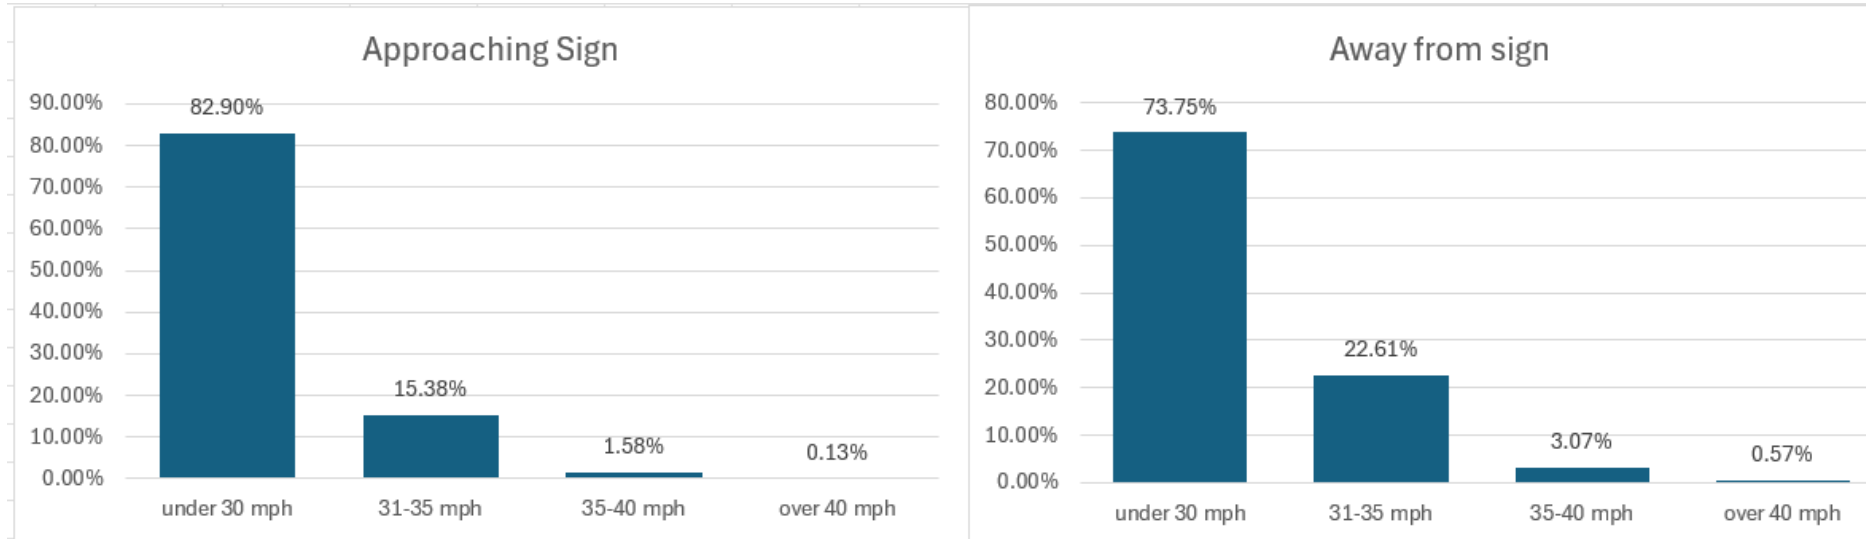

## MVAS DATA

Anton Way 27-Nov-24 to 1-Jan-25

Anton Way 24-Oct-24 to 14-Nov-24 with sign display switched off to see if that made any difference to approaching traffic.