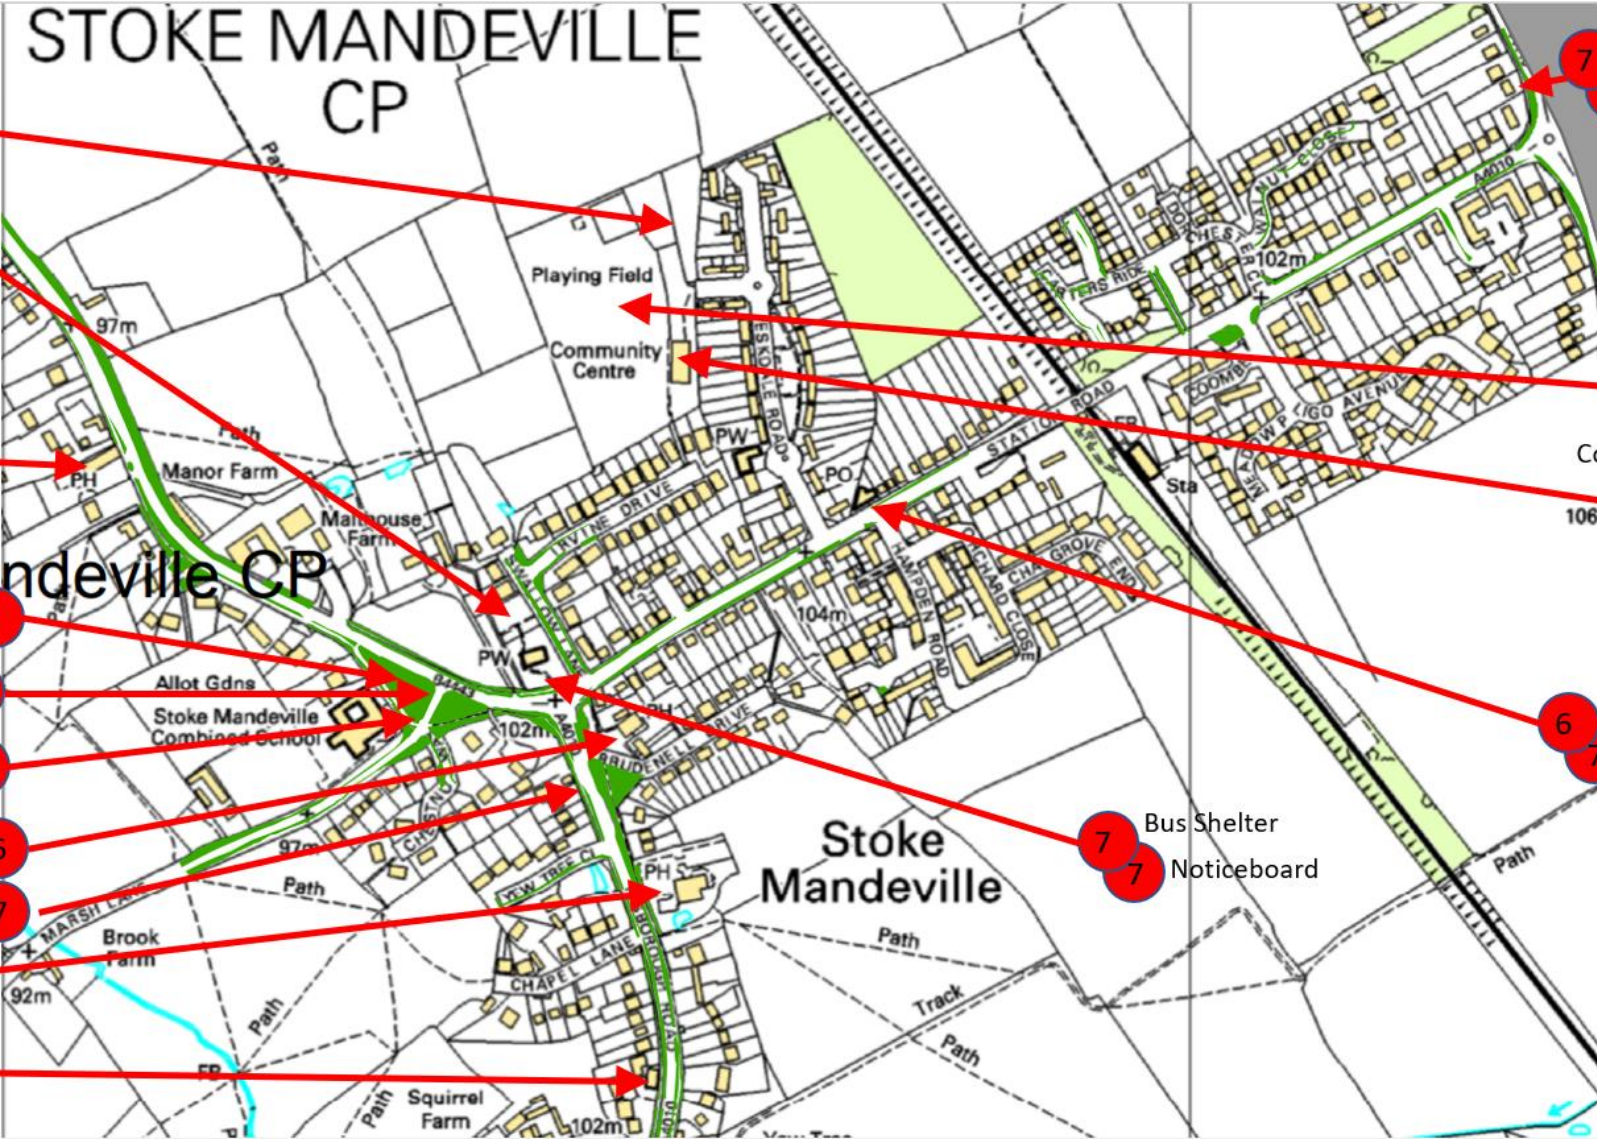

NOT LATER THAN 30TH APRIL 2023

Please read the marking schedule with care

STOKE MANDEVILLE CP

- Childrens Play Area (2)
- Cemetery (1)
- Pub (The Bell) (6)
- Village Green (2)
- Flower bed (3)
- Noticeboard (7)
- Pub (The Bull) (6)
- Bus Shelter (7)
- Pub (The Woolpack) (6)
- Church Hall (4)