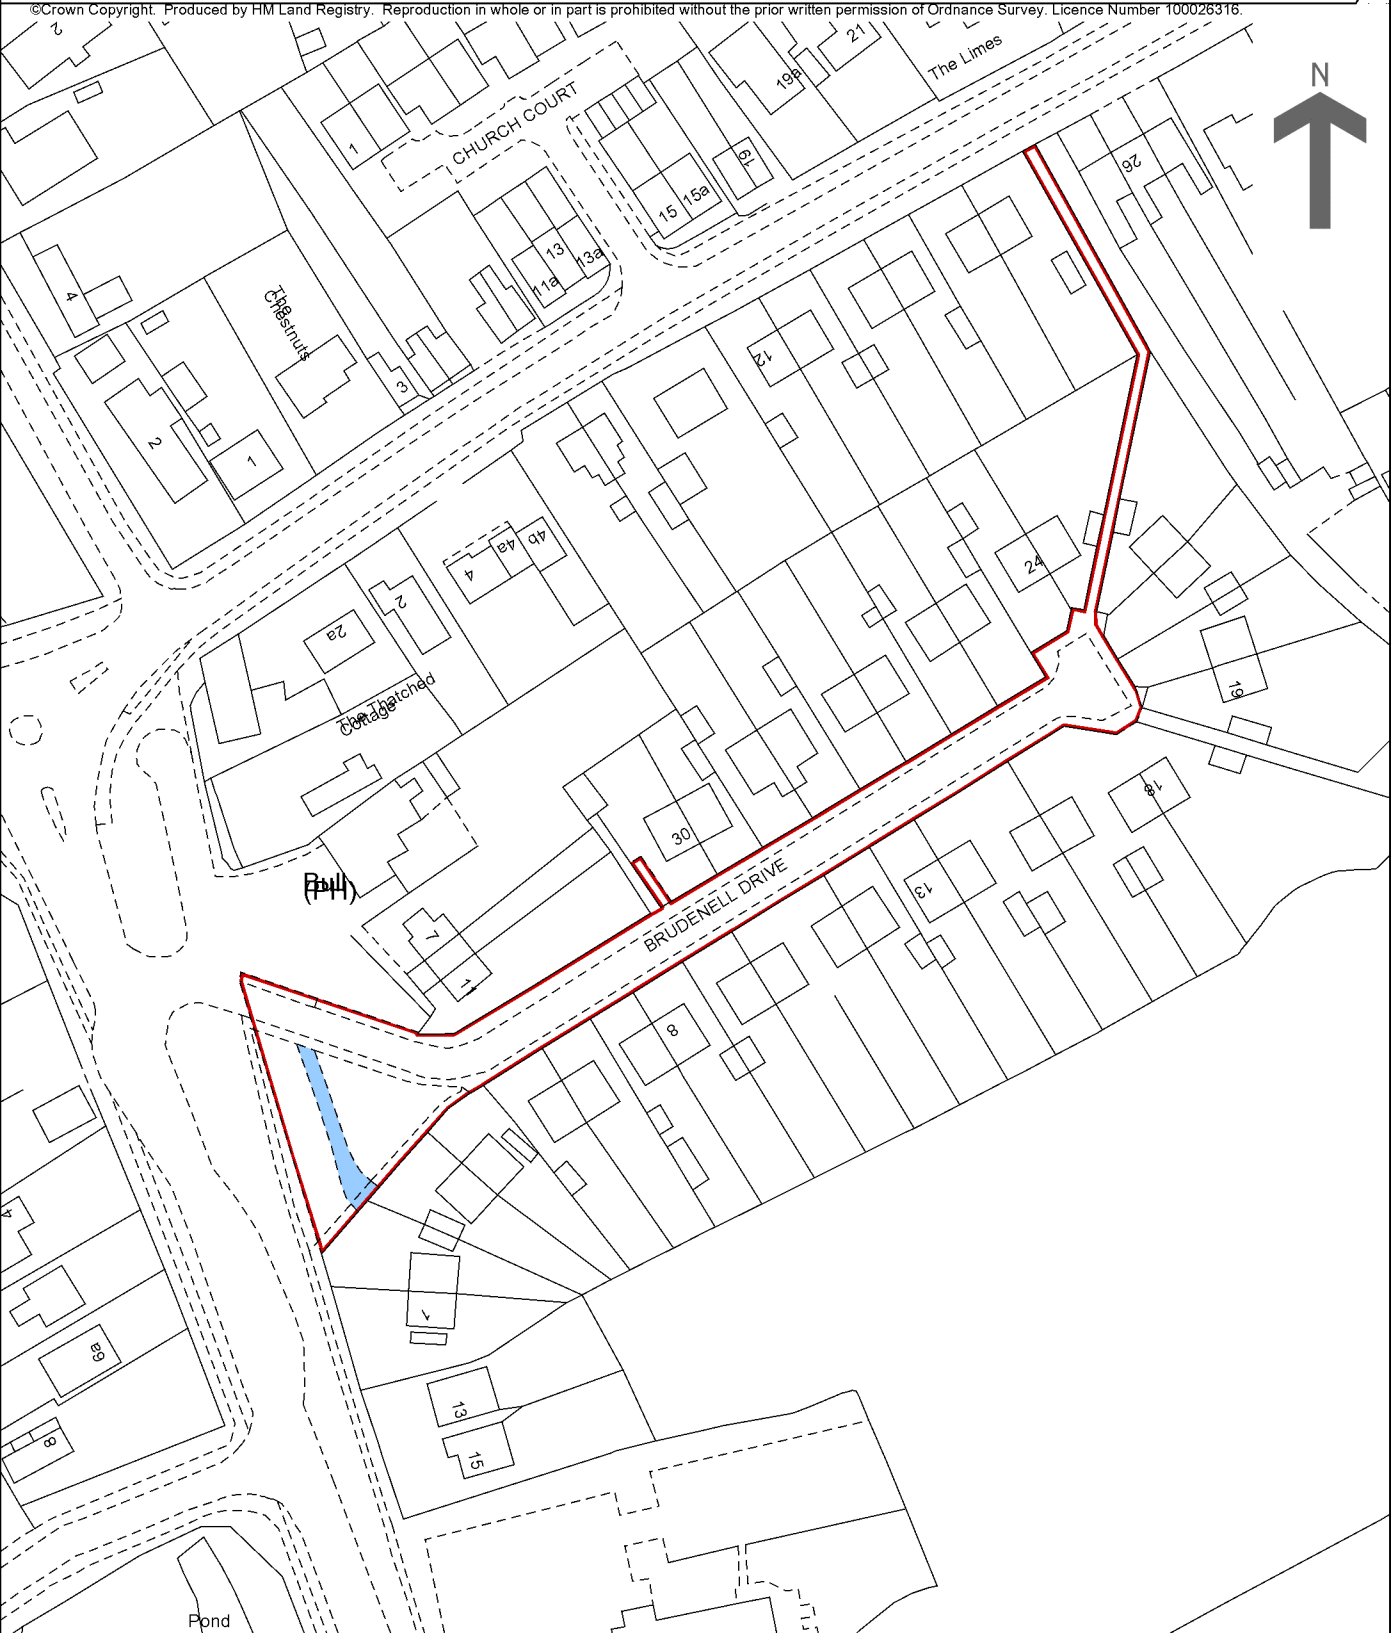

HM Land Registry Current title plan

Title number **BM5184**

Ordnance Survey map reference **SP8310SE**

Scale **1:1250 enlarged from 1:2500**

Administrative area **Buckinghamshire : Aylesbury
Vale**

© Crown Copyright. Produced by HM Land Registry. Reproduction in whole or in part is prohibited without the prior written permission of Ordnance Survey. Licence Number 100026316.

This is a print of the view of the title plan obtained from HM Land Registry showing the state of the title plan on 27 February 2019 at 12:04:31. This title plan shows the general position, not the exact line, of the boundaries. It may be subject to distortions in scale. Measurements scaled from this plan may not match measurements between the same points on the ground.